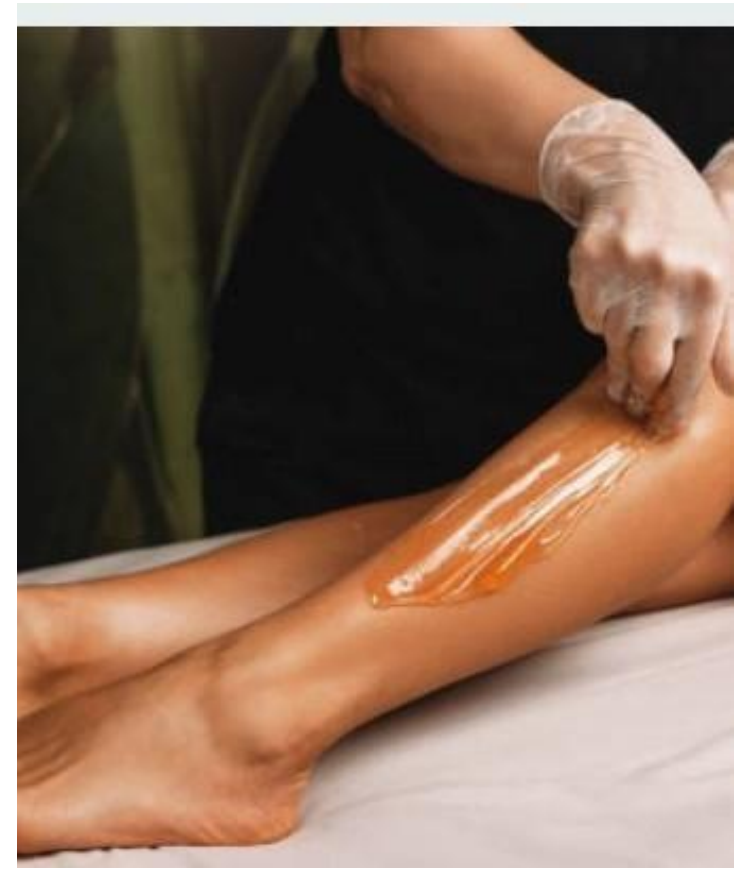

STRIP WAXING

SUGAR WAXING

Eye Brow	N10,000
Chin	N10,000
Upper Lip	N10,000
Side Burns	N10,000
Under Arm Wax	N15,000
Full Face	N30,000
Half Legs	N25,000
Full Legs	N35,000
Bikini Line	N18,000
Bikini	25,000
Brazilian	N30,000
Chest	N20,000
Back(Ladies)	N20,000
Half Arm	N15,000
Full Arm	N20,000
Full Body(Ladies)	N120,000
Chest(Male)	N30,000
Chest & Tummy (Male)	N40,000
Back (Male)	N30,000
Full Body (Male)	N150,000
Chin	N30,000

Armpit	N15,000
Arms	N15,000
Bikini	N21,500
Bikini Line	N15,000
Chin	N10,000
Chest(Male)	N30,000
Chest & Tummy (Male)	N35,000
Back (Male)	N30,000
Full Body (Female)	N80,000
Full Body (Male)	N100,000
Full Face	N25,000
Full Legs	N25,000
Knee to Ankle	N20,000
Upper Lip	N10,000
Shoulder to Chest	N20,000