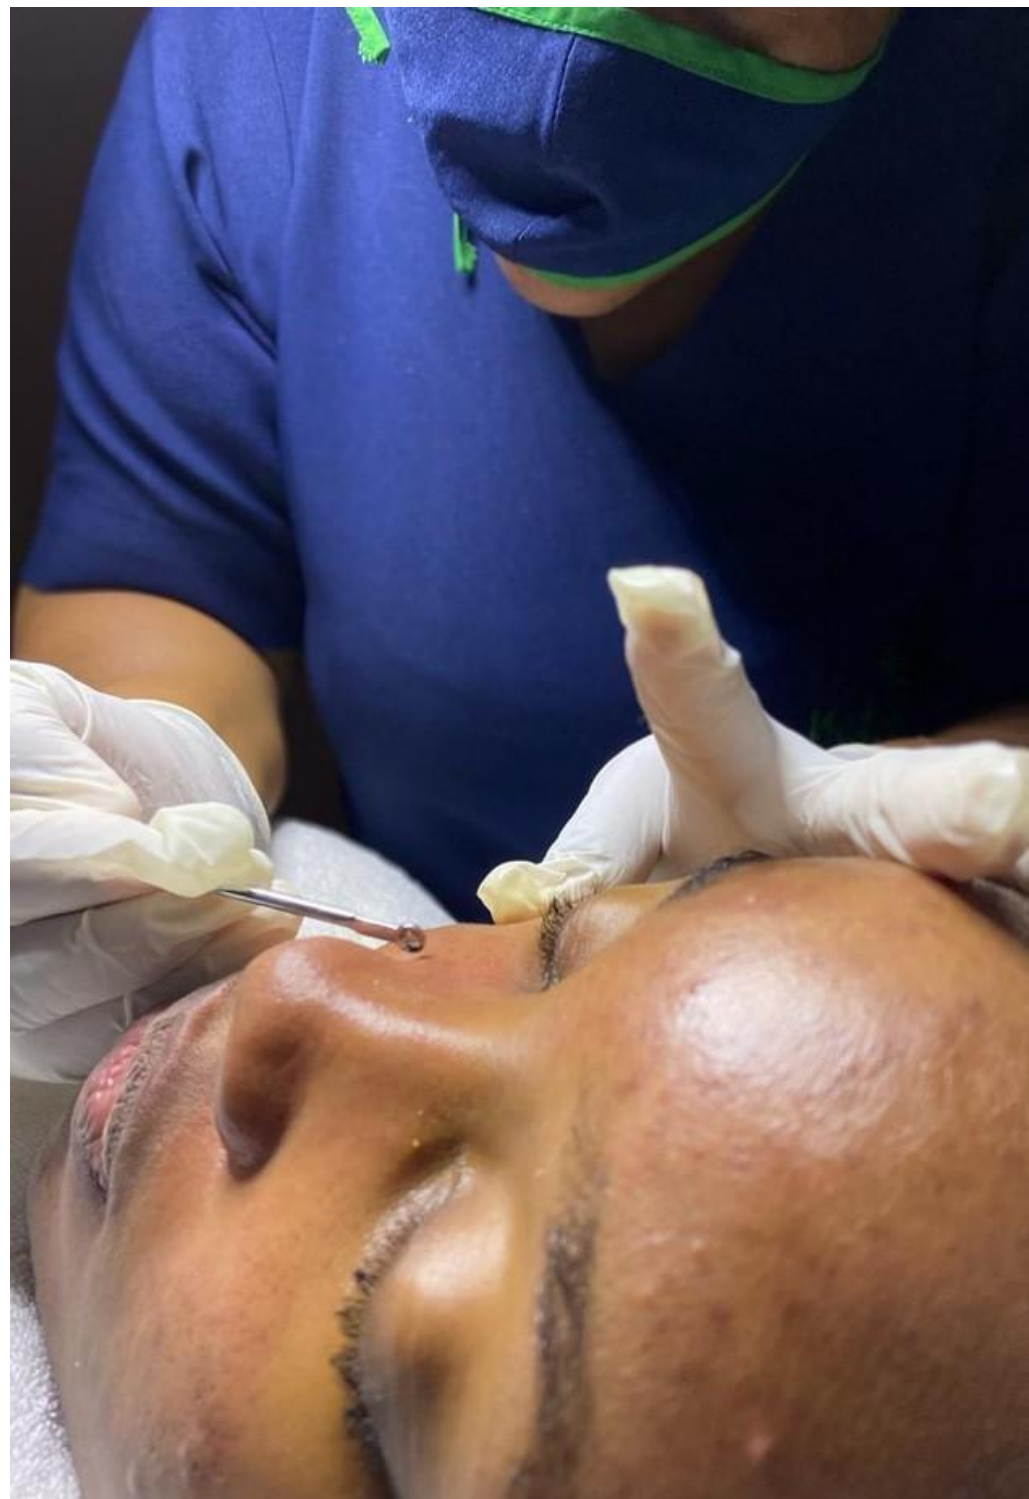

Deep Cleansing Facials	N40,000
Brightening Facials	N50,000
Anti-Aging Facials	N55000
Acne Facials with High Frequency	N60,000
Casmara Brightening Facials	N60,000
Casmara Anti-Aging Facials	N60,000
Casmara Acne	N60,000
Casmara Mask	N20,000
Derma planning Only	N30,000
Derma planning with deep cleansing	N55,000
Vitamin C Facials	N55,000
Hydrating Facials	N50,000
Hydrating Facials with Vitamins C	N55,000
Hydra Facials	N85,000
Mini Facials (kids between age 6-12years)	N30,000