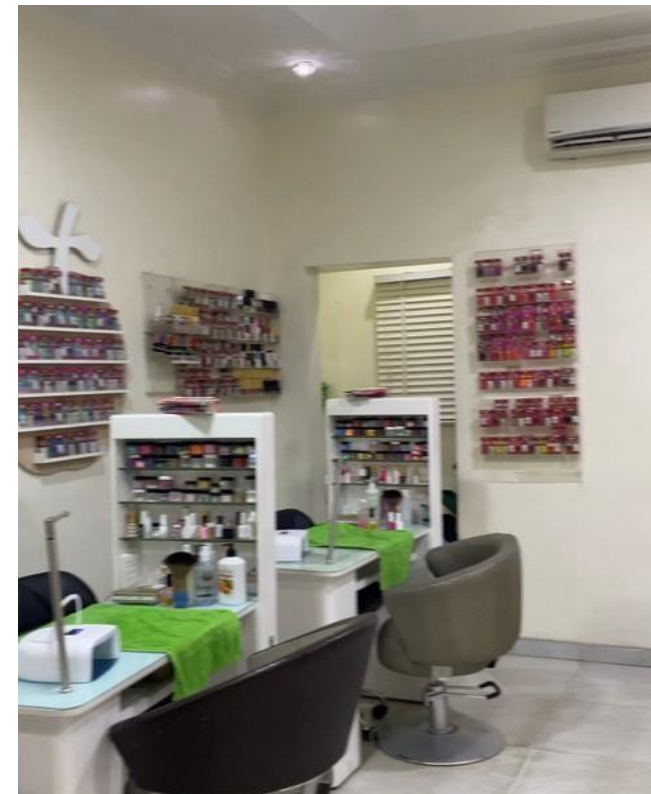

NAIL STUDIO

Acrylic Nails (Gel/Short)	N25,000
Acrylic Nails (Gel/Long)	N30,000
Refills with Gel Polish Short	N20,000
Refills with Gel Polish Long	N25,000
Dipping Powder (Newest)	N20,000
Dipping Powder Refill	N18,000
Ombre Powder Nails	N30,000
Ombre Refills	N25,000
Nails Wrap	N25,000
Stick on Nails with Gel	N20,000
Buff & Tidy	N15,000
Gel-gel	N30,000
Stick on French	N25,000
Pedicure + paraffin + Gel	N30,000
Pedicure + Paraffin Wax	N25,000
Pedicure + Gel Polish	N20,000
Pedicure Regular	N18,000
Dry Pedicure	N15,000
Manicure Plus Gel	N20,000
Manicure	N10,000
Change Of Polish	N10,000
Gel Polish (Toe)	N10,000
Cat eye polish	N15,000
Gel Polish (Hand)	N12,000
Nail Accessories Per Finger	N5,000
AirBrush	N5000
Nail Art/Design	N6,000 & Above
Gel Top Coat	N5,000
Chrome	N5,000
Soak off In Gel	N5,000
Soak off in Acrylic	N5,000
Fixing of Big Toe Only	N5,000
Cutting of Nails	N5,000
Children up to 8yrs Manicure	N5,000
Children up to 8yrs pedicure	N10,000
Children up to 8yrs Regular	N5,500