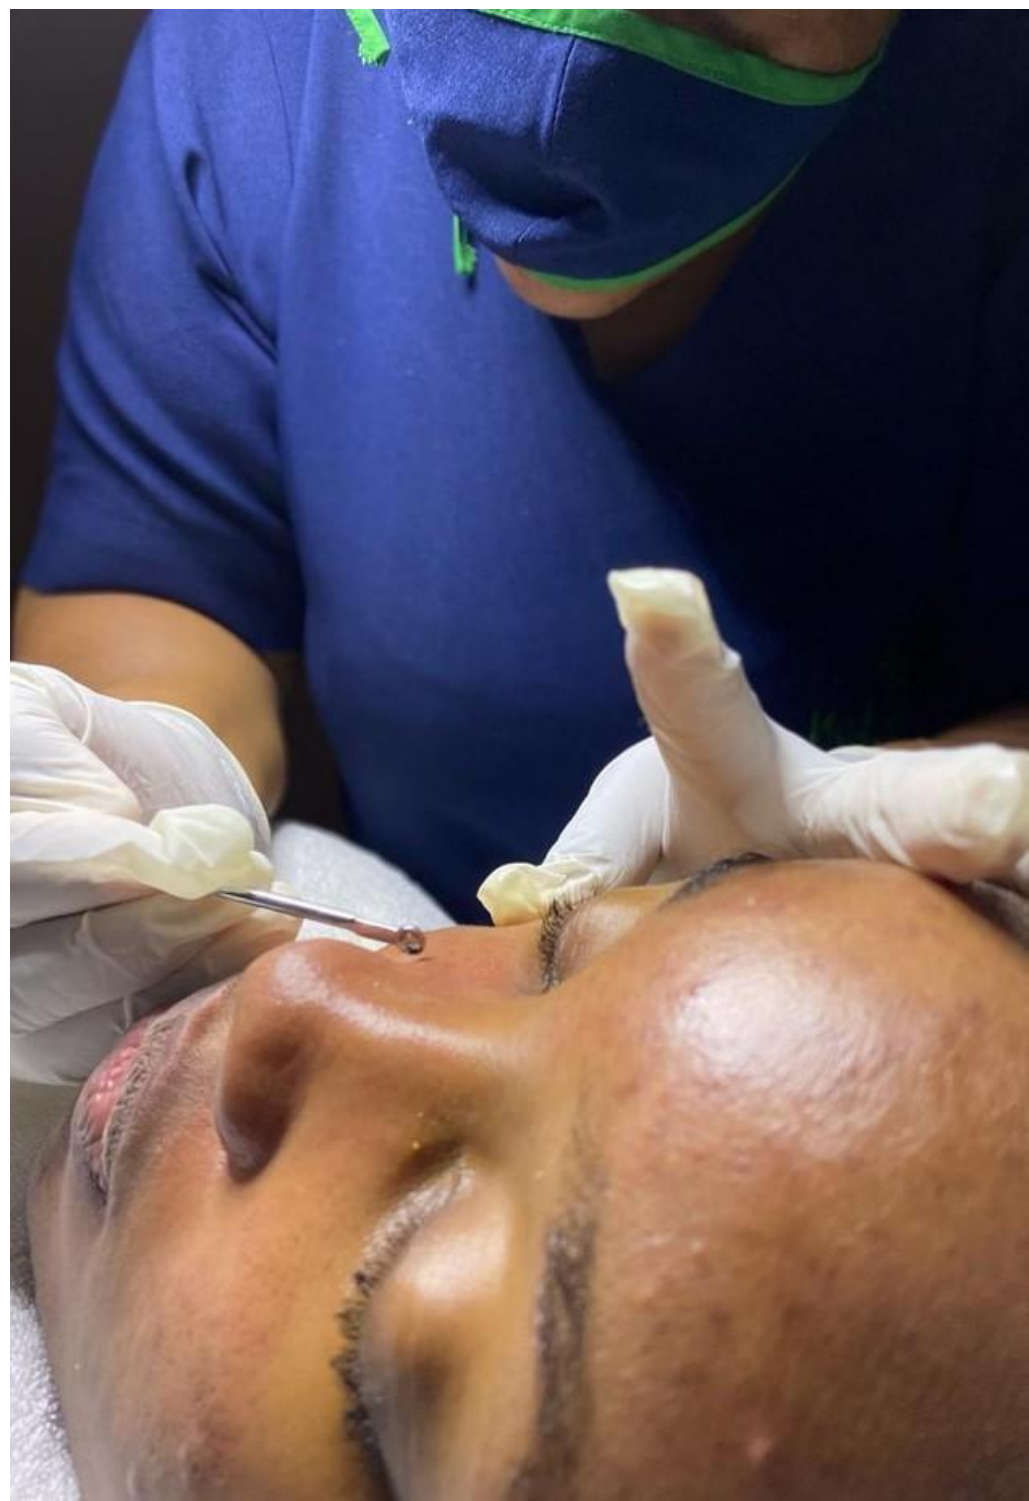

Deep Cleansing Facials	N40,000
Brightening Facials	N50,000
Anti-Aging Facials	N55000
Acne Facials with High Frequency	N60,000
Casmara Brightening Facials	N60,000
Casmara Anti-Aging Facials	N60,000
Casmara Acne	N60,000
Casmara Mask	N20,000
Derma planning Only	N30,000
Derma planning with deep cleansing	N55,000
Vitamin C Facials	N55,000
Hydrating Facials	N50,000
Hydrating Facials with Vitamins C	N55,000
Hydra Facials	N85,000
Mini Facials (kids between age 6-12years)	N30,000